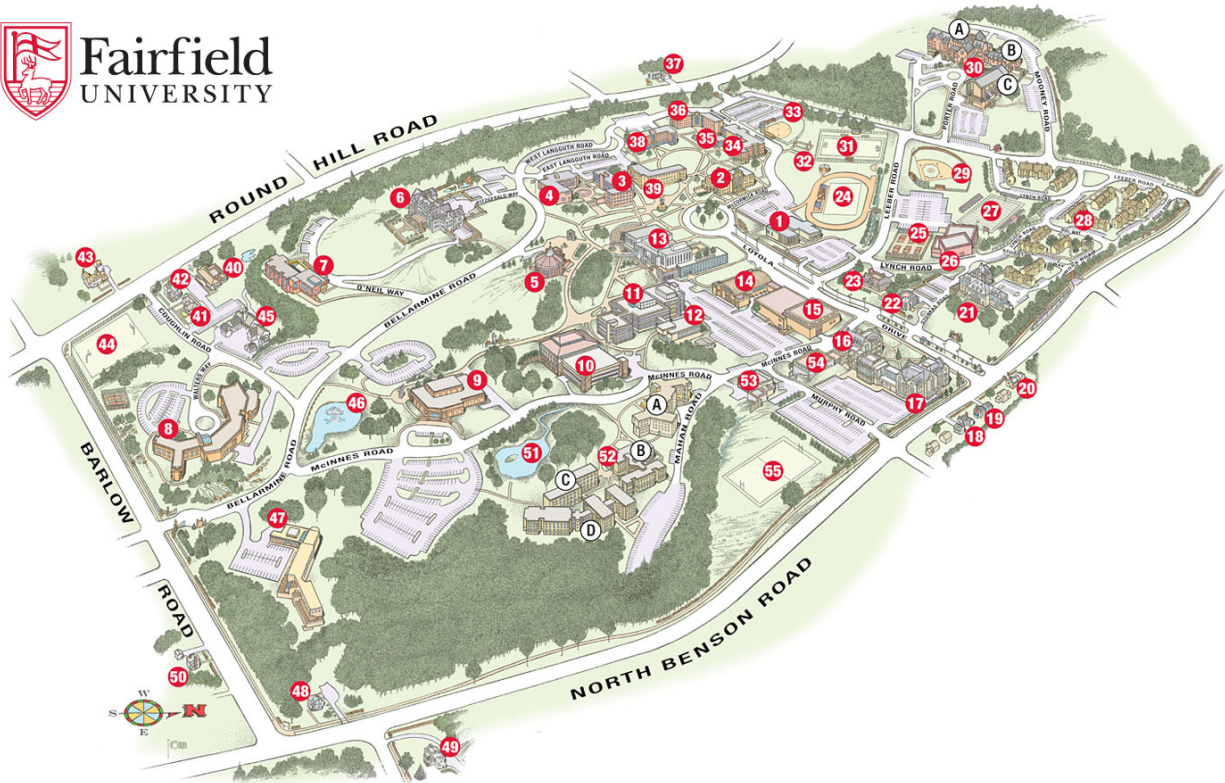

Directions to Counseling & Psychological Services

- Head north on campus
- Take Leeber Road, passing Lessing Field and the baseball field
- At the end of Leeber Road, take a right
- Take a left on Porter Road
- When you reach the Circle in front of Dolan, stay to the left
- Go under the arches and up the hill
- Counseling & Psychological Services is on the right