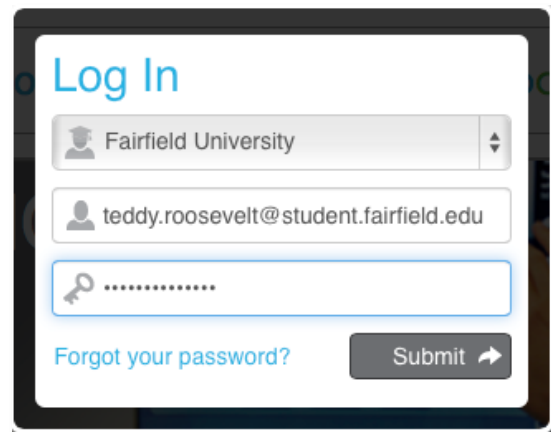

Downloading WEPA Print to Cloud Drivers

In any web browser, go to <http://www.wepanow.com>

In the upper right-hand corner of the page, click on “Log In”

[Log In](#) | [Create an Account](#)

[Get wēpa Now](#) | [Contact](#)

Select “Fairfield University” as your school, Enter your full Fairfield University email address (e.g. teddy.roosevelt@student.fairfield.edu) and NetID password. Click “Submit”

In the Members Area, click on “download print to cloud”

Members Area

Welcome: Teddy Roosevelt | Account Balance: $0.00

web upload

download print to cloud

menu

log out

Select the correct version for your computer and download.

Members Area

Welcome: Teddy Roosevelt | Account Balance: $0.00

web upload

download print to cloud

menu

log out

wepa Print to Cloud (WINDOWS PC)

Ver: 5.12.7.20

Requirements:

[Download](#)

wepa Print to Cloud (Mac OS)

Ver: 5.12.7.20

Requirements:

[Download](#)