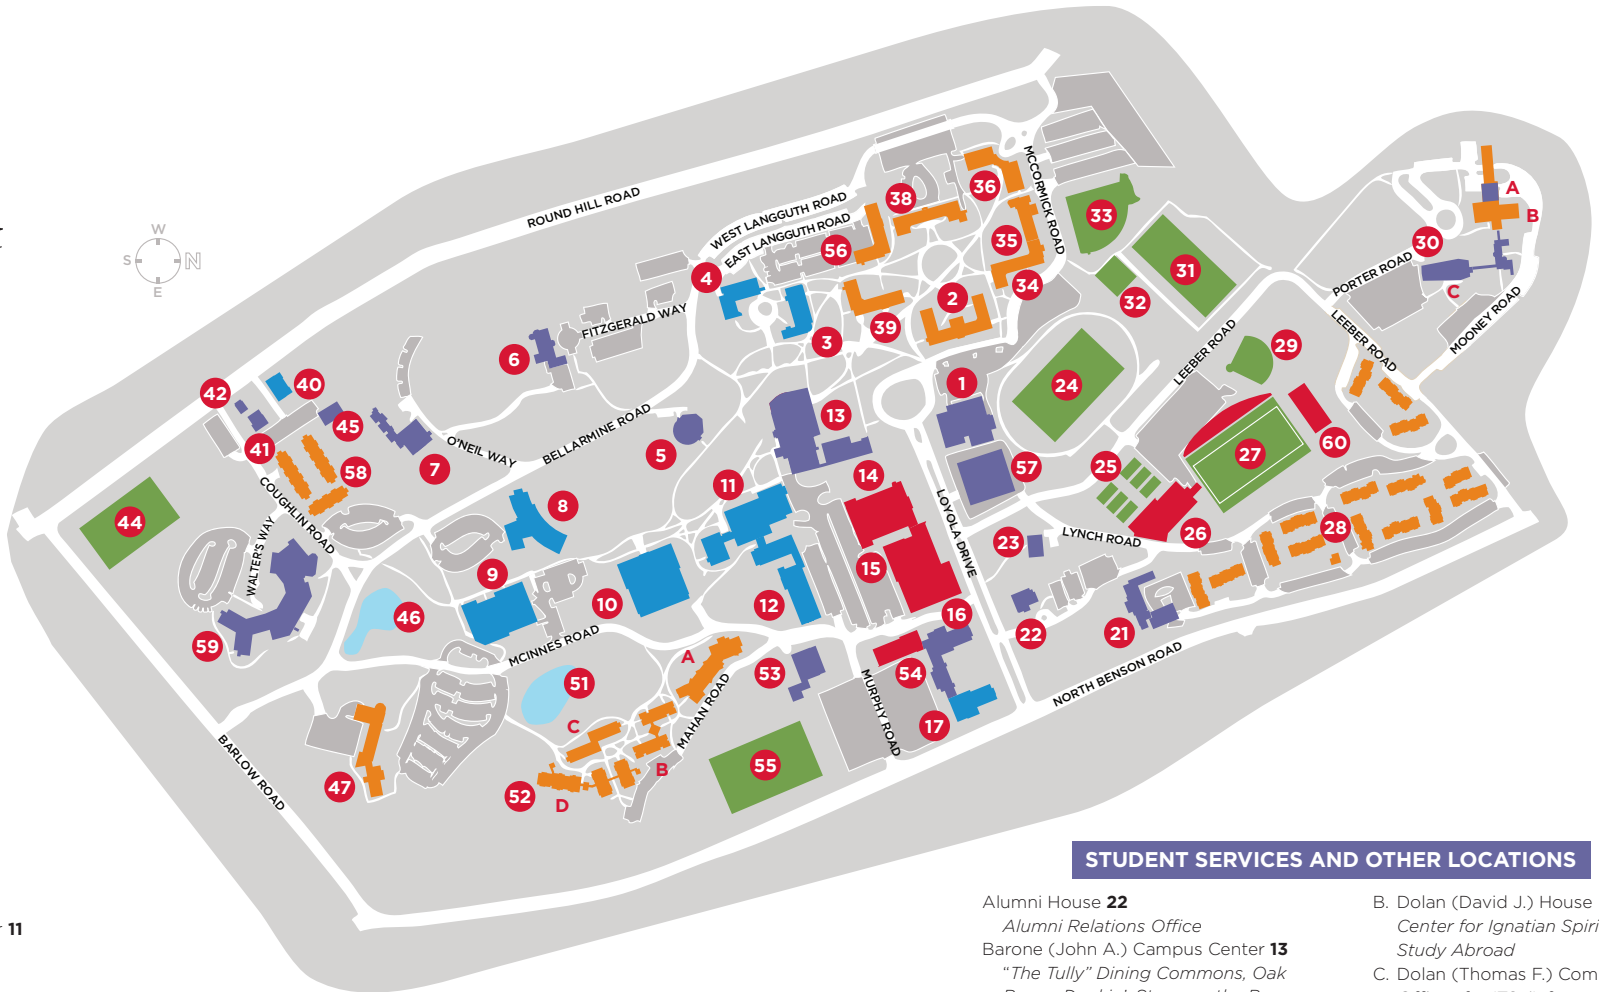

Fairfield UNIVERSITY

fairfield.edu

ACADEMIC FACILITIES

- Bannow (Rudolph F.) Science Center **11**
  School of Engineering
- Canisius Hall **3**
  College of Arts and Sciences, Graduate School of Education and Allied Professions, Center for Faith and Public Life, Center for Catholic Studies
- DiMenna-Nyselius Library **10**
  Center for Academic Excellence, ITS (Information Technology Services), Center for Applied Ethics
- **NEW** Dolan School of Business **8**
- Donnarumma Hall **4**
  Carl & Dorothy Bennett Center for Judaic Studies
- Egan (Marion Peckham) School of Nursing and Health Studies **12**
  Kanarek Center for Palliative Care
- PepsiCo Theatre **40**
- Quick (Regina A.) Center for the Arts **9**
  Kelley (Aloysius P.), S.J. Theatre, Walsh (Thomas J.) Gallery, Wien Theatre/Black Box
- Xavier Hall - Fairfield Prep **17**
  University Media Center

RESIDENCE HALLS

- 70 McCormick Road **35**
- Campion Hall **34**
- Dolan Campus **30**
- A. Dolan (John C.) Hall
- Faber Hall **47**
- Gonzaga Hall **39**
  Stag Statue
- Jogues Hall **36**
- Loyola Hall **2**
  Public Safety, Ignatian Residential College, Lukacs Gallery
- Regis Hall **38**
- Townhouse Complex **28**
- The Village **52**
- A. Meditz Hall
- B. Kostka Hall
- C. Claver Hall
- D. 47 Mahan Road
- 42 Langguth Hall **56**
- **NEW** The Barnyard Manor **58**

ATHLETIC FACILITIES

- Alumni Diamond **29**
- Alumni Hall - Sports Arena **14**
- Alumni Softball Field **33**
- Barlow Field **44**
- Basketball Courts **32**
- Batting Facility **60**
- Fr. Brissette Athletic Center - Fairfield Prep **54**
- Grauert Field **55**
- Lessing Field **24**
- Quick (Leslie C.), Jr. Recreation Complex **15**
- Rafferty Stadium **27**
- Tennis Courts **25**
- University Field **31**
- Walsh (Thomas J.), Jr. Athletic Center **26**
  (Fields and courts are green)

STUDENT SERVICES AND OTHER LOCATIONS

- Alumni House **22**
  Alumni Relations Office
- Barone (John A.) Campus Center **13**
  "The Tully" Dining Commons, Oak Room, Dunkin', Stags on the Run convenience store, Snack Bar, and Offices for FUSA, StagCard, WVOF, Residence Life, Student Diversity & Multicultural, Student Life
- Bellarmine Hall **6**
  President and Executive Offices, Advancement, Marketing and Communications, Fairfield University Art Museum
- Bellarmine Pond **46**
- Berchmans Hall - Fairfield Prep **16**
- Central Utility Facility **53**
- Conference Center at Fairfield University **59**
- Early Learning Center **41**
- Egan Chapel of St. Ignatius Loyola **5**
  Pedro Arrupe, S.J. Campus Ministry Center
- Dolan Campus **30**
- A. Dolan (John C.) Hall
  Student Health Center, Counseling and Psychological Services
- B. Dolan (David J.) House
  Center for Ignatian Spirituality, Study Abroad
- C. Dolan (Thomas F.) Commons
  Offices for ITS (Information Technology Services), Human Resources, Design & Print
- Hopkins Pond **51**
- Jesuit Community Center (St. Ignatius Hall) **7**
- Kelley (Aloysius P.), S.J. Center **1**
  Offices of Undergraduate and Graduate Admission, Financial Aid, Registrar, Academic & Career Development, Kelley Parking Garage
- Maintenance Building **45**
- McAuliffe Hall **21**
  Bursar, Offices for Finance, Purchasing and Central Receiving
- Southwell Hall **42**
  The Kathryn P. Koslow Family Counseling Center
- The Levee **23**