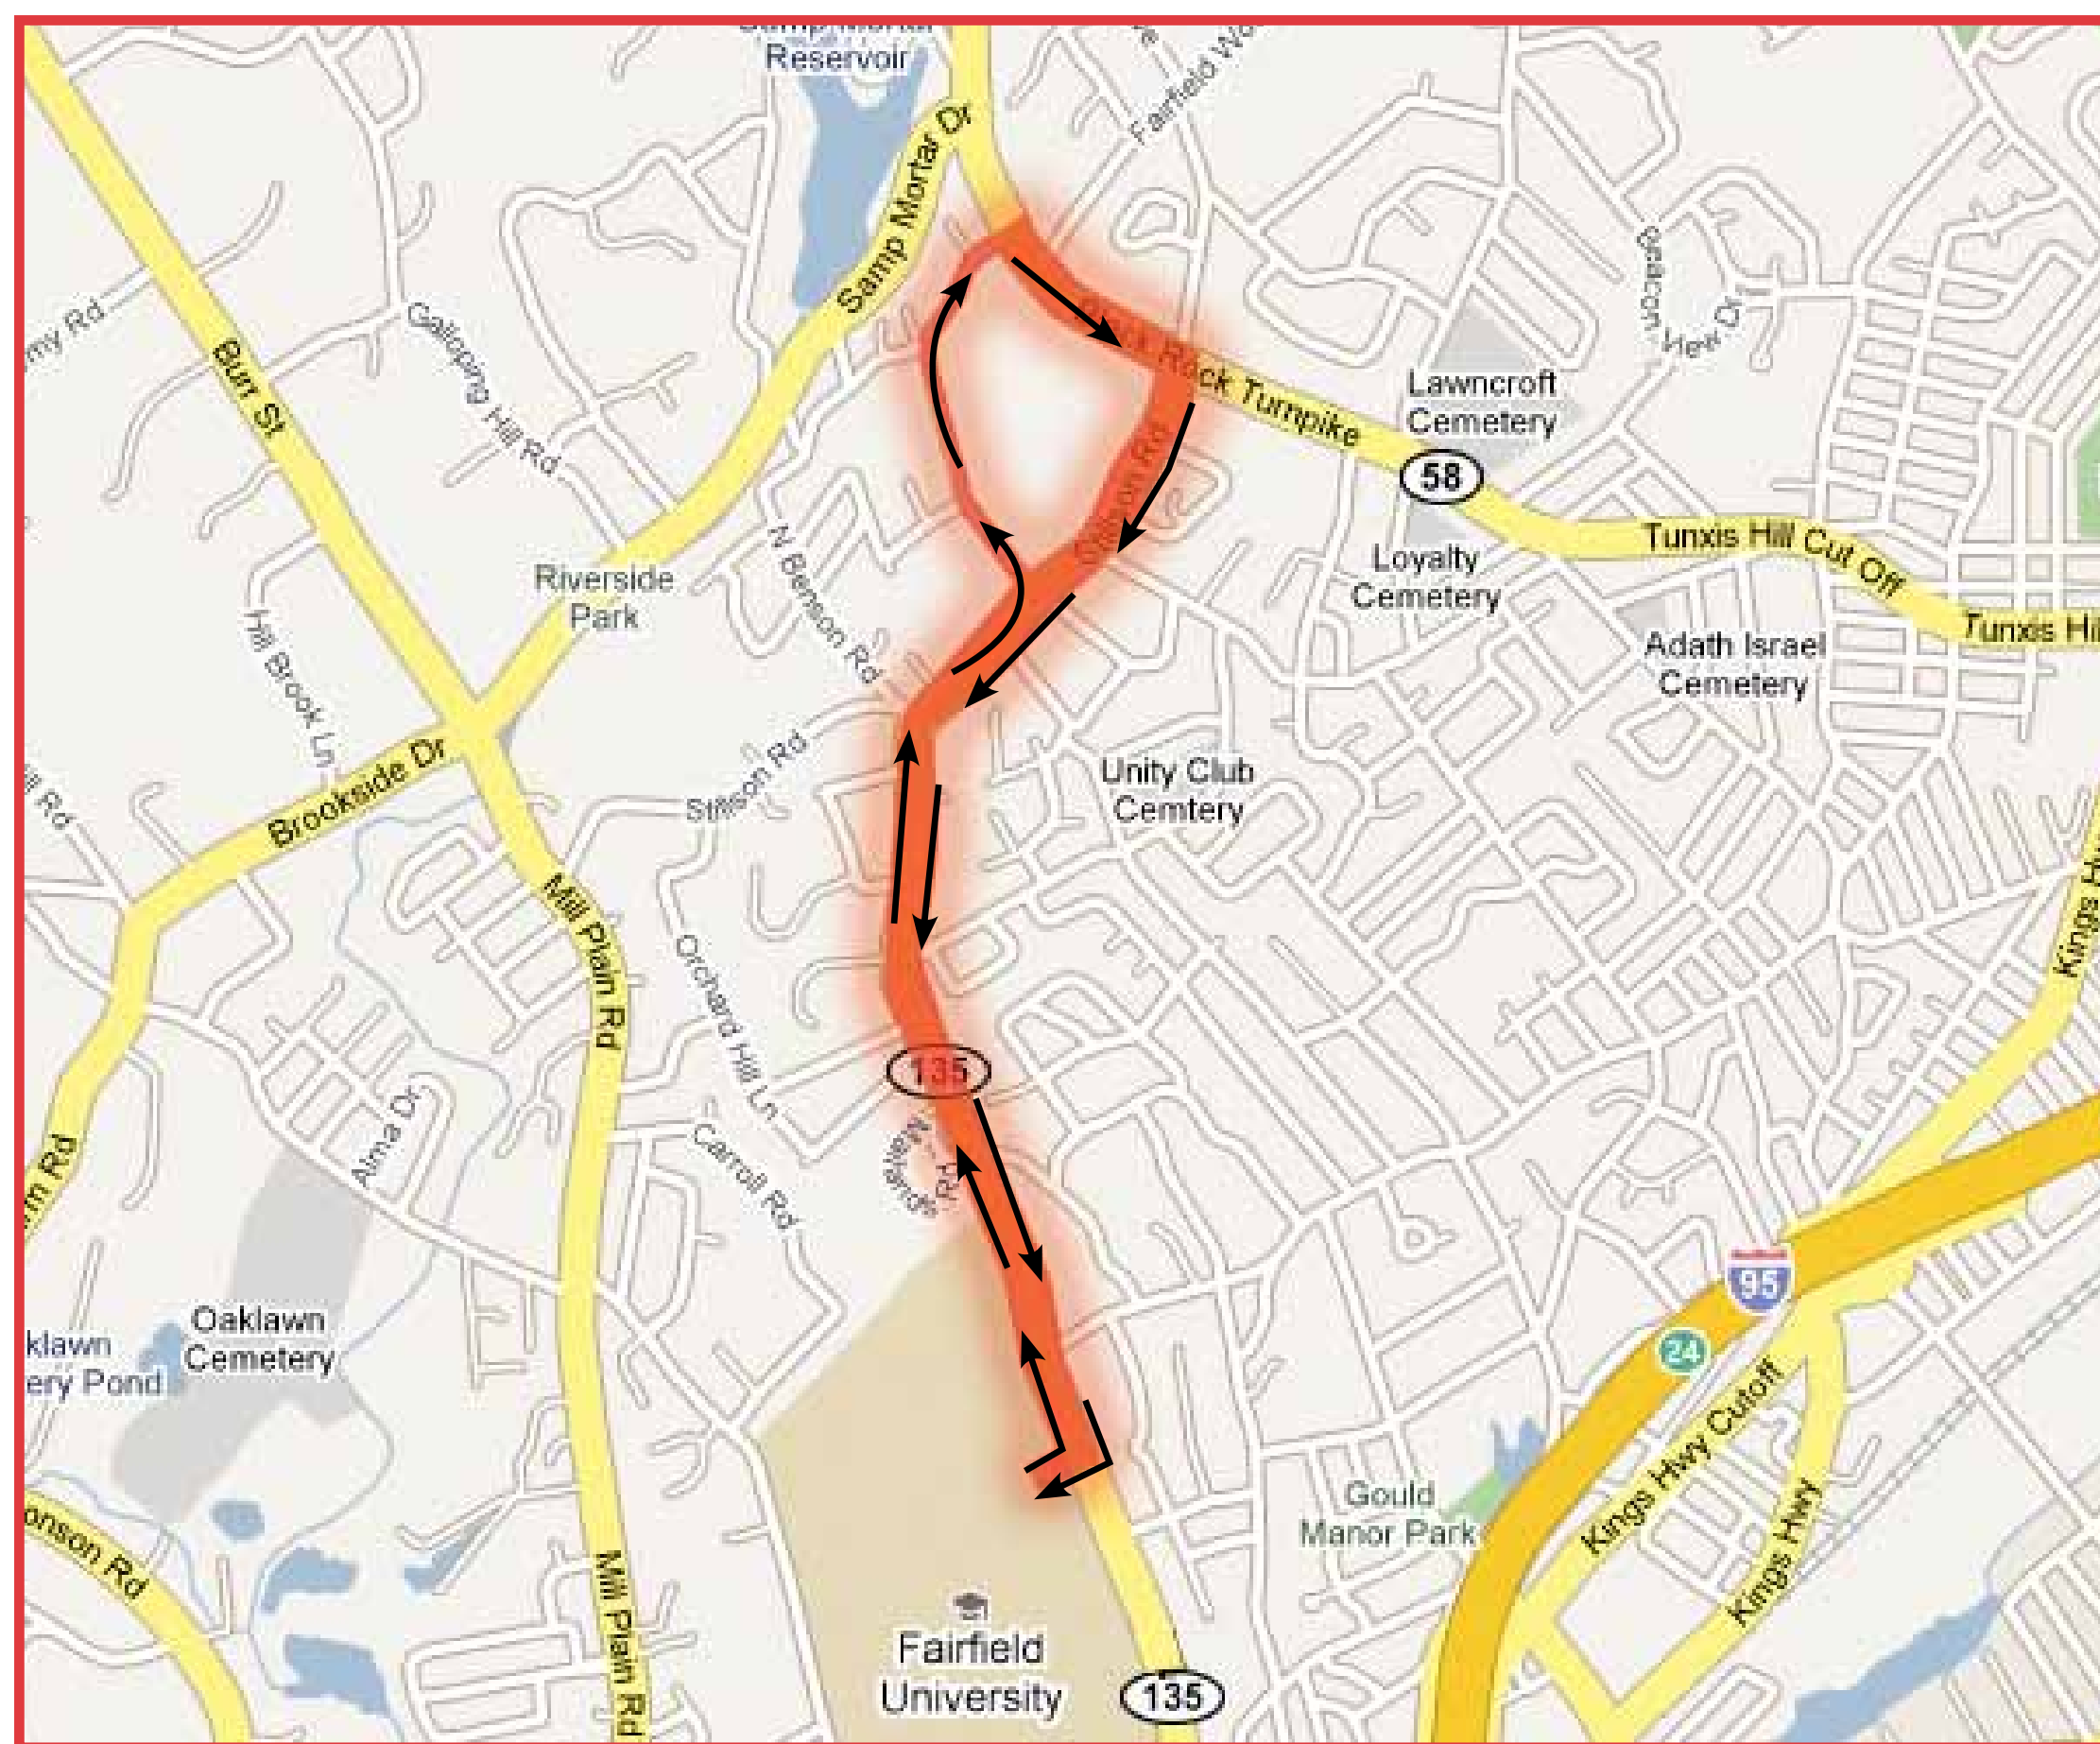

Black Rock Turnpike Route

SUNDAY	MONDAY	TUESDAY	WEDNESDAY	THURSDAY	FRIDAY	Bus 1 SATURDAY	Bus 2 SATURDAY
11:15 a.m.	11:15 a.m.	11:15 a.m.	11:15 a.m.	11:15 a.m.	11:15 a.m.	11:15 a.m.	
12 noon	12 noon	12 noon	12 noon	12 noon	12 noon	12 noon	12 noon BCC to Black Rock/Mall
12:45 p.m.	12:45 p.m.	12:45 p.m.	12:45 p.m.	12:45 p.m.	12:45 p.m.	12:45 p.m.	
1:30 p.m.	1:30 p.m.	1:30 p.m.	1:30 p.m.	1:30 p.m.	1:30 p.m.	1:30 p.m.	1 p.m. BCC to Whole Foods/Movies
2:15 p.m.	2:15 p.m.	2:15 p.m.	2:15 p.m.	2:15 p.m.	2:15 p.m.	2:15 p.m.	
3 p.m.	3 p.m.	3 p.m.	3 p.m.	3 p.m.	3 p.m.	3 p.m.	2 p.m. BCC to Black Rock/Mall
3:45 p.m.	3:45 p.m.	3:45 p.m.	3:45 p.m.	3:45 p.m.	3:45 p.m.	3:45 p.m.	
4:30 p.m.	4:30 p.m.	4:30 p.m.	4:30 p.m.	4:30 p.m.	4:30 p.m.	4:30 p.m.	3 p.m. BCC to Whole Foods/Movies
5:15 p.m.	5:15 p.m.	5:15 p.m.	5:15 p.m.	5:15 p.m.	5:15 p.m.	5:15 p.m.	
6 p.m.	6 p.m.	6 p.m.	6 p.m.	6 p.m.	6 p.m.	6 p.m.	4 p.m. BCC to Black Rock/Mall
6:45 p.m.	6:45 p.m.	6:45 p.m.	6:45 p.m.	6:45 p.m.	6:45 p.m.	6:45 p.m.	
7:30 p.m.	7:30 p.m.	7:30 p.m.	7:30 p.m.	7:30 p.m.	7:30 p.m.	7:30 p.m.	5 p.m. BCC to Whole Foods/Movies
	8:15 p.m.	8:15 p.m.	8:15 p.m.	8:15 p.m.	8:15 p.m.	8:15 p.m.	
	9 p.m.	9 p.m.	9 p.m.	9 p.m.	9 p.m.	9 p.m.	6 p.m. BCC to Black Rock/Mall
	9:45 p.m.	9:45 p.m.	9:45 p.m.	9:45 p.m.	9:45 p.m.	9:45 p.m.	
	10:30 p.m.	10:30 p.m.	10:30 p.m.	10:30 p.m.	10:30 p.m.	10:30 p.m.	7 p.m. BCC to Whole Foods/Movies
					11:15 p.m.	11:15 p.m.	
							8 p.m. BCC to Black Rock/Mall
							9 p.m. BCC to Whole Foods/Movies
							10 p.m. BCC to Black Rock/Mall
							11 p.m. BCC to Whole Foods/Movies

Sunday – Friday:

Bus departs from Barone Campus Center (BCC) to the Fairfield Train Station (southbound), Fairfield University Bookstore, town Library, Bob's, Stop & Shop, and CVS/Marshalls

Saturday:

Bus 1 departs from Barone Campus Center to the Fairfield Train Station (southbound), Fairfield University Bookstore, town Library, Bob's, Stop & Shop, and CVS/Marshalls

Bus 2 departs from Barone Campus Center to Black Rock Turnpike, Old Navy, and Trumbull Mall. Bus returns by way of Black Rock Turnpike, Old Navy, and back to Barone Campus Center. Another route goes from the campus center to Whole Foods, the movie theaters, then back to Barone Campus Center

- Connections to Amtrak can be made in Bridgeport, Stamford, and New Haven.
- Shuttle arrives at train station approximately 10 minutes after departing campus. The shuttle stops at the NYC southbound station. To get to the northbound side, walk left from the bus stop and take the Unquowa Road stairs to reach the other side.
- Schedule subject to special hours on holidays and days before semester vacations.
- Changes will be posted on StagWeb, the University web site, and Students 411.