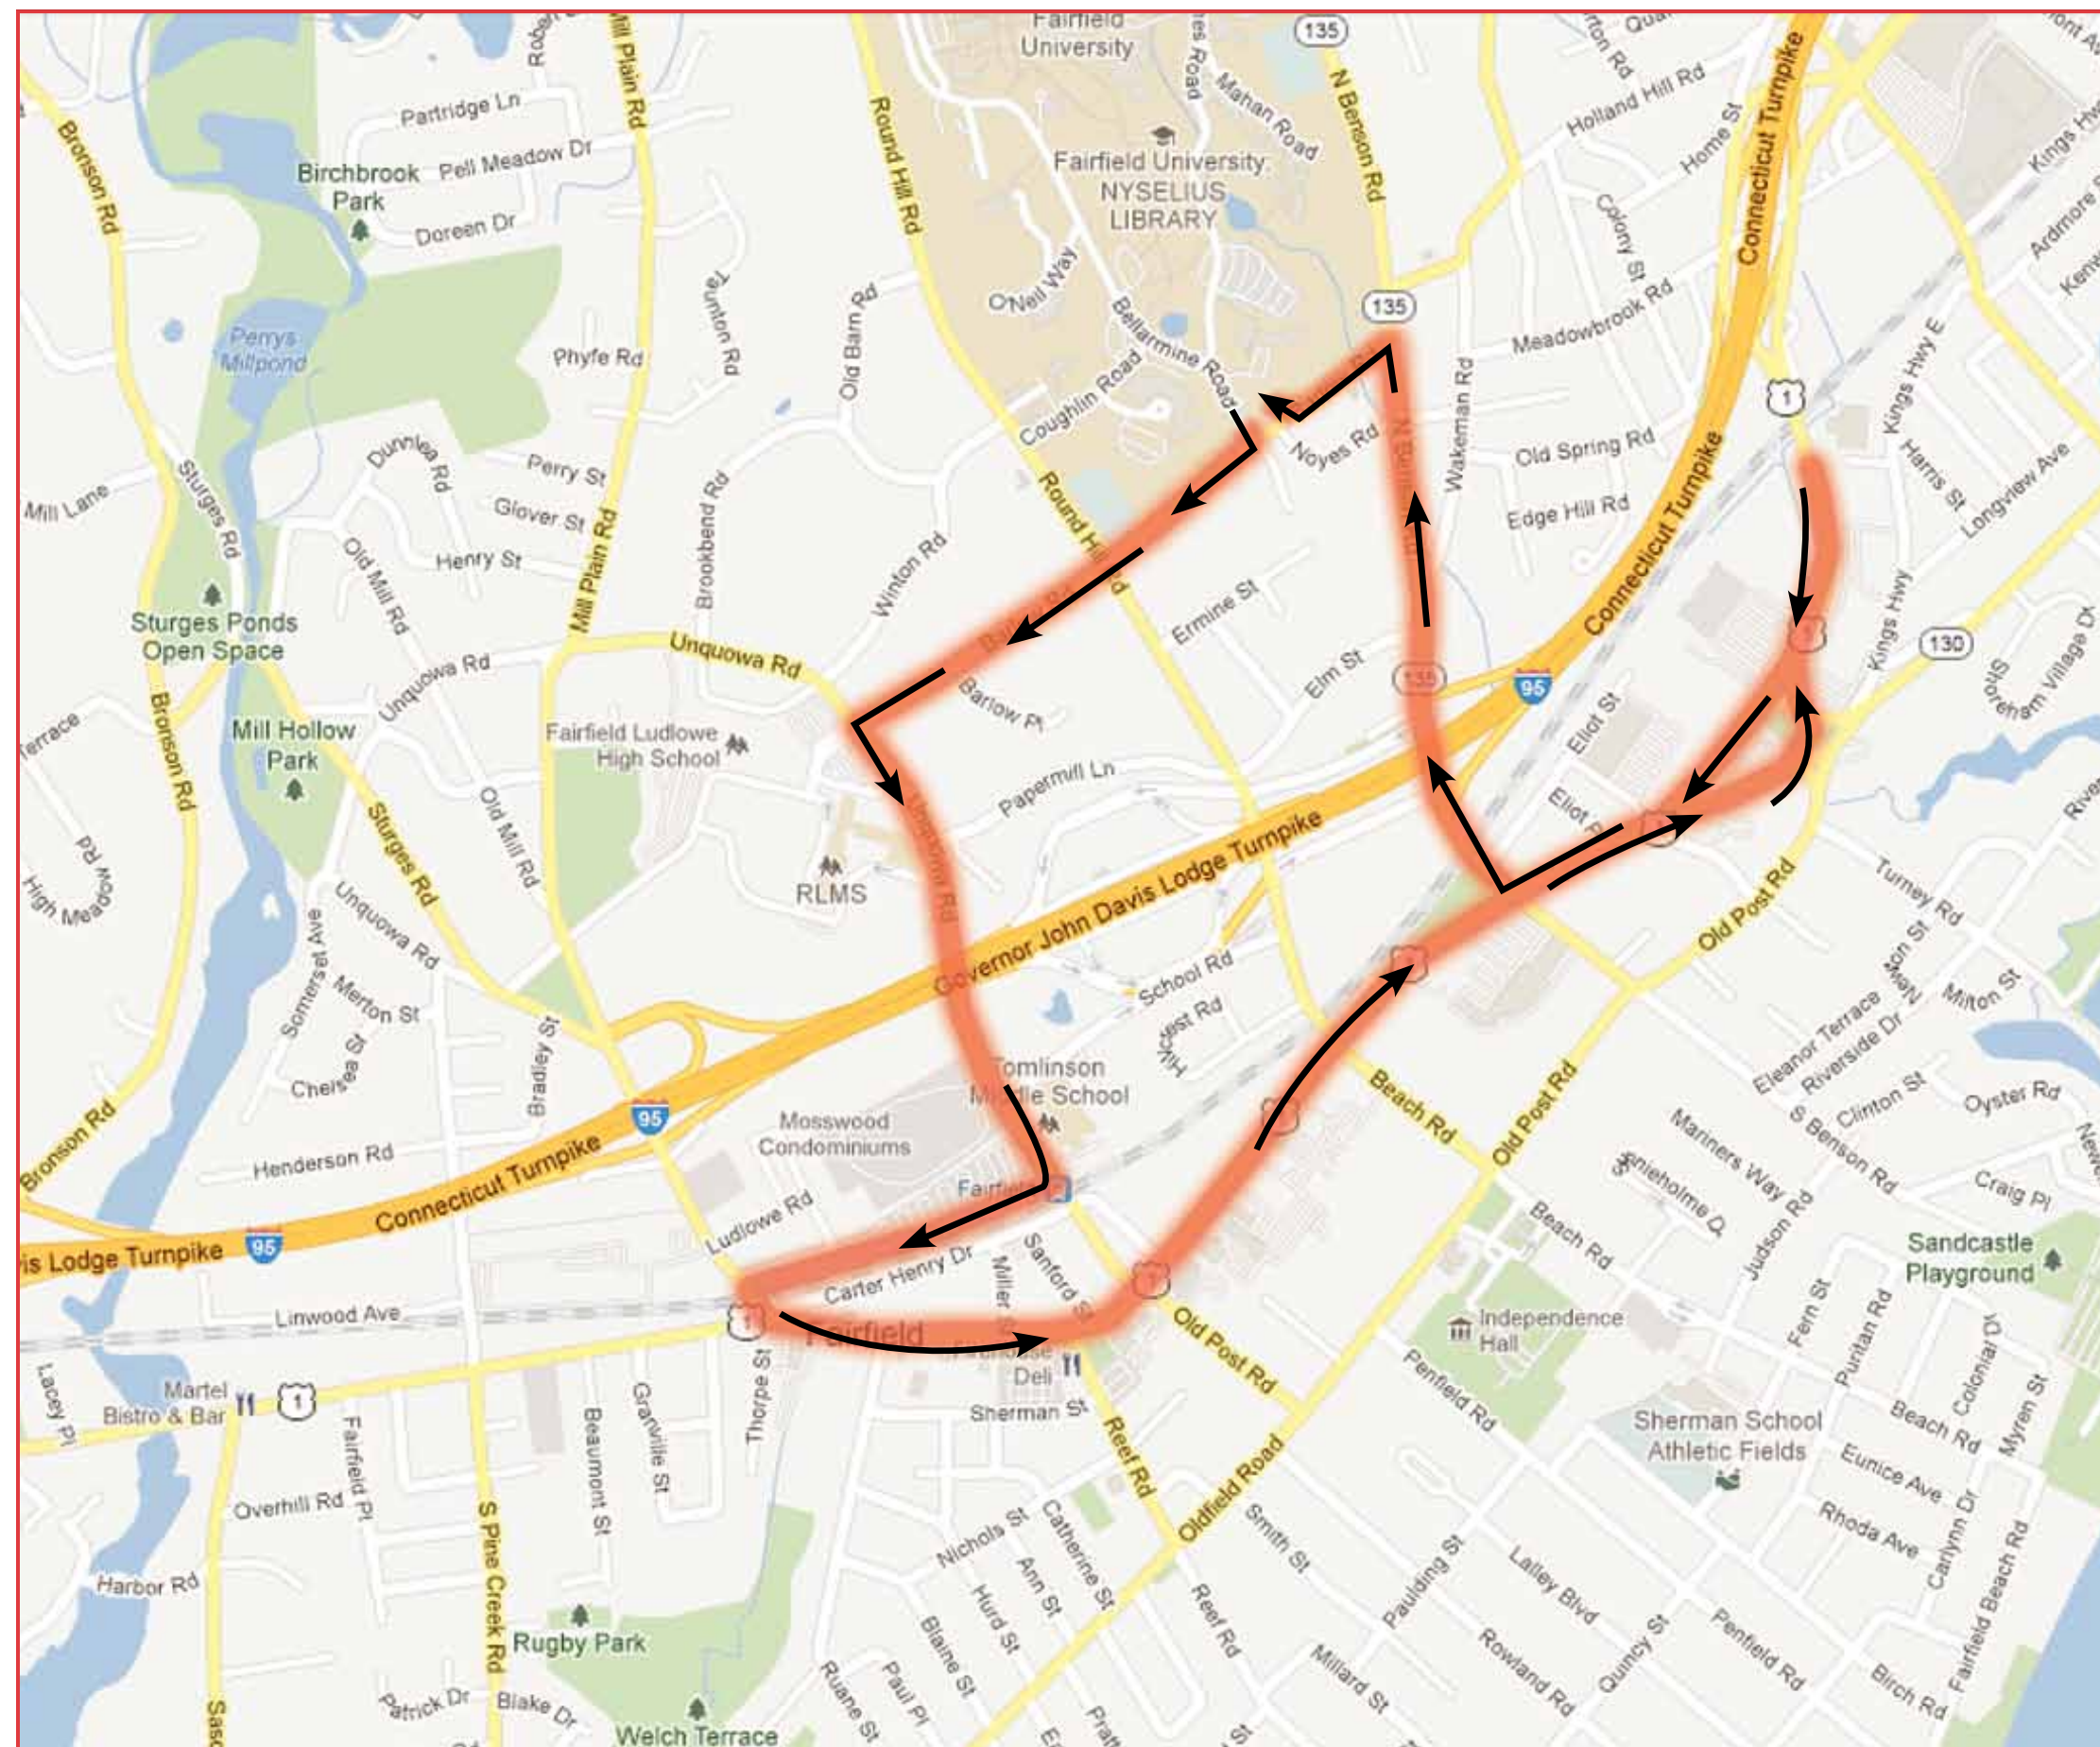

OFF-CAMPUS BUS SCHEDULE

Fairfield Town Center Route

Black Rock Turnpike Route

SUNDAY	MONDAY	TUESDAY	WEDNESDAY	THURSDAY	FRIDAY	Bus 1 SATURDAY	Bus 2 SATURDAY
11:15 a.m.	11:15 a.m.	11:15 a.m.	11:15 a.m.	11:15 a.m.	11:15 a.m.	11:15 a.m.	
12 noon	12 noon	12 noon	12 noon	12 noon	12 noon	12 noon	12 noon BCC to Black Rock/Mall
12:45 p.m.	12:45 p.m.	12:45 p.m.	12:45 p.m.	12:45 p.m.	12:45 p.m.	12:45 p.m.	
1:30 p.m.	1:30 p.m.	1:30 p.m.	1:30 p.m.	1:30 p.m.	1:30 p.m.	1:30 p.m.	1 p.m. BCC to Whole Foods/Movies
2:15 p.m.	2:15 p.m.	2:15 p.m.	2:15 p.m.	2:15 p.m.	2:15 p.m.	2:15 p.m.	
3 p.m.	3 p.m.	3 p.m.	3 p.m.	3 p.m.	3 p.m.	3 p.m.	2 p.m. BCC to Black Rock/Mall
3:45 p.m.	3:45 p.m.	3:45 p.m.	3:45 p.m.	3:45 p.m.	3:45 p.m.	3:45 p.m.	
4:30 p.m.	4:30 p.m.	4:30 p.m.	4:30 p.m.	4:30 p.m.	4:30 p.m.	4:30 p.m.	3 p.m. BCC to Whole Foods/Movies
5:15 p.m.	5:15 p.m.	5:15 p.m.	5:15 p.m.	5:15 p.m.	5:15 p.m.	5:15 p.m.	
6 p.m.	6 p.m.	6 p.m.	6 p.m.	6 p.m.	6 p.m.	6 p.m.	4 p.m. BCC to Black Rock/Mall
6:45 p.m.	6:45 p.m.	6:45 p.m.	6:45 p.m.	6:45 p.m.	6:45 p.m.	6:45 p.m.	
7:30 p.m.	7:30 p.m.	7:30 p.m.	7:30 p.m.	7:30 p.m.	7:30 p.m.	7:30 p.m.	5 p.m. BCC to Whole Foods/Movies
	8:15 p.m.	8:15 p.m.	8:15 p.m.	8:15 p.m.	8:15 p.m.	8:15 p.m.	
	9 p.m.	9 p.m.	9 p.m.	9 p.m.	9 p.m.	9 p.m.	6 p.m. BCC to Black Rock/Mall
	9:45 p.m.	9:45 p.m.	9:45 p.m.	9:45 p.m.	9:45 p.m.	9:45 p.m.	
	10:30 p.m.	10:30 p.m.	10:30 p.m.	10:30 p.m.	10:30 p.m.	10:30 p.m.	7 p.m. BCC to Whole Foods/Movies
					11:15 p.m.	11:15 p.m.	
							8 p.m. BCC to Black Rock/Mall
							9 p.m. BCC to Whole Foods/Movies
							10 p.m. BCC to Black Rock/Mall
							11 p.m. BCC to Whole Foods/Movies

Bus 2 departs from Barone Campus Center to Black Rock Turnpike, Old Navy, and Trumbull Mall. Bus returns by way of Black Rock Turnpike, Old Navy, and back to Barone Campus Center. Another route goes from the campus center to Whole Foods, the movie theaters, then back to Barone Campus Center