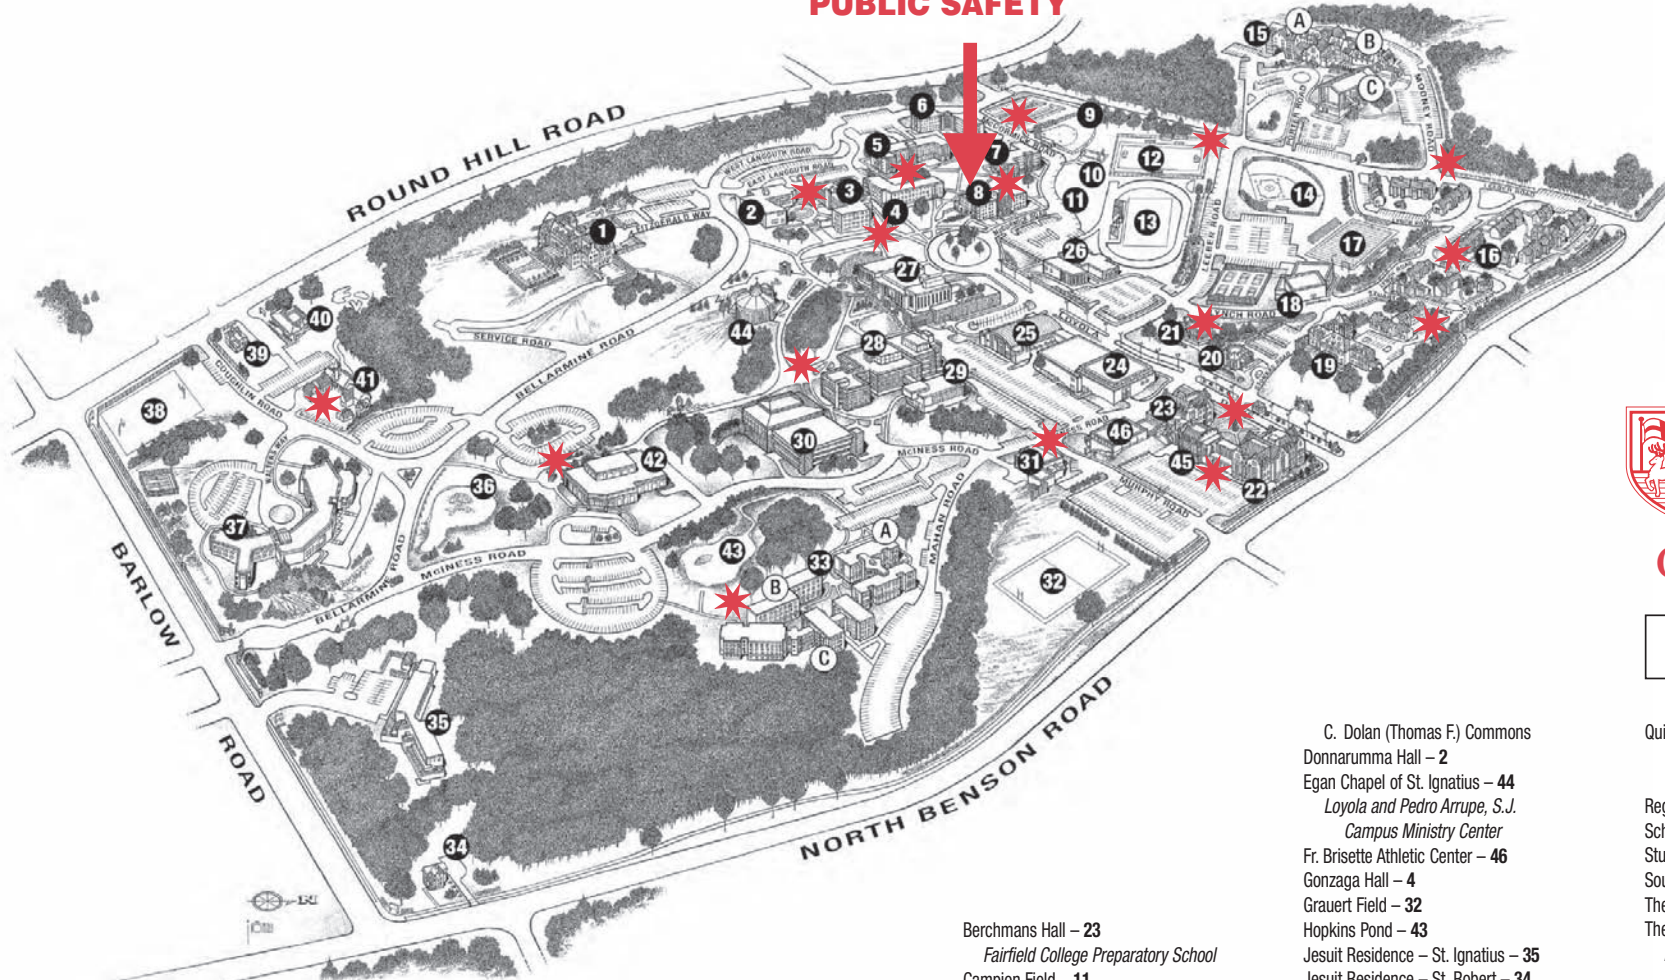

PUBLIC SAFETY

Campus Map

* = Code Blue Phones

- Alumni Diamond – 14
- Alumni Field – 17
- Alumni Hall – Sports Arena – 25
- Alumni House – 20
- Alumni Softball Field – 9
- Bannow (Rudolph F.) Science Center – 28
- Barlow Field – 38
- Barone (John A.) Campus Center – 27
- Basketball Courts – 10
- Bellarmino Hall – 1
- Bellarmino Pond – 36

- Berchmans Hall – 23
- Fairfield College Preparatory School*
- Campion Field – 11
- Campion Hall – 7
- Canisius Hall – 3
- College of Arts and Sciences*
- Graduate School of Education*
- and Allied Professions*
- Central Utility Facility – 31
- DiMenna-Nyselius Library – 30
- Dolan (Charles F.) School of Business – 37
- Dolan Campus – 15
- A. Dolan (John C.) Hall
- Health Center*
- B. Dolan (David J.) House
- University College*

- C. Dolan (Thomas F.) Commons
- Donnarumma Hall – 2
- Egan Chapel of St. Ignatius – 44
- Loyola and Pedro Arrupe, S.J.*
- Campus Ministry Center*
- Fr. Brisette Athletic Center – 46
- Gonzaga Hall – 4
- Grauert Field – 32
- Hopkins Pond – 43
- Jesuit Residence – St. Ignatius – 35
- Jesuit Residence – St. Robert – 34
- Jogues Hall – 6
- Kelley Center (Aloysius P. Kelley, S.J.) – 26
- Admissions Offices*
- Lessing Field – 13
- Loyola Hall – 8
- Public Safety*
- Maintenance Complex – 41
- McAuliffe Hall – 19
- School of Engineering*
- Pedro Arrupe Hall – 45
- PepsiCo Theatre – 40
- Quick Recreation Complex
- (Leslie C. Quick Jr.) – 24

- Quick (Regina A.) Center for the Arts – 42
- Walsh Gallery (Thomas J.)*
- Wien Theatre/Black Box*
- Regis Hall – 5
- School of Nursing – 29
- Student Town House Complex – 16
- Southwell House – 39
- The Levee – 21
- The Village – 33
- A. Kostka Hall
- B. Claver Hall
- C. Apartment Village
- University Field – 12
- Walsh Athletic Center (Thomas J. Walsh Jr.) – 18
- Xavier Hall – 22
- Fairfield College Preparatory School*
- Media Center*