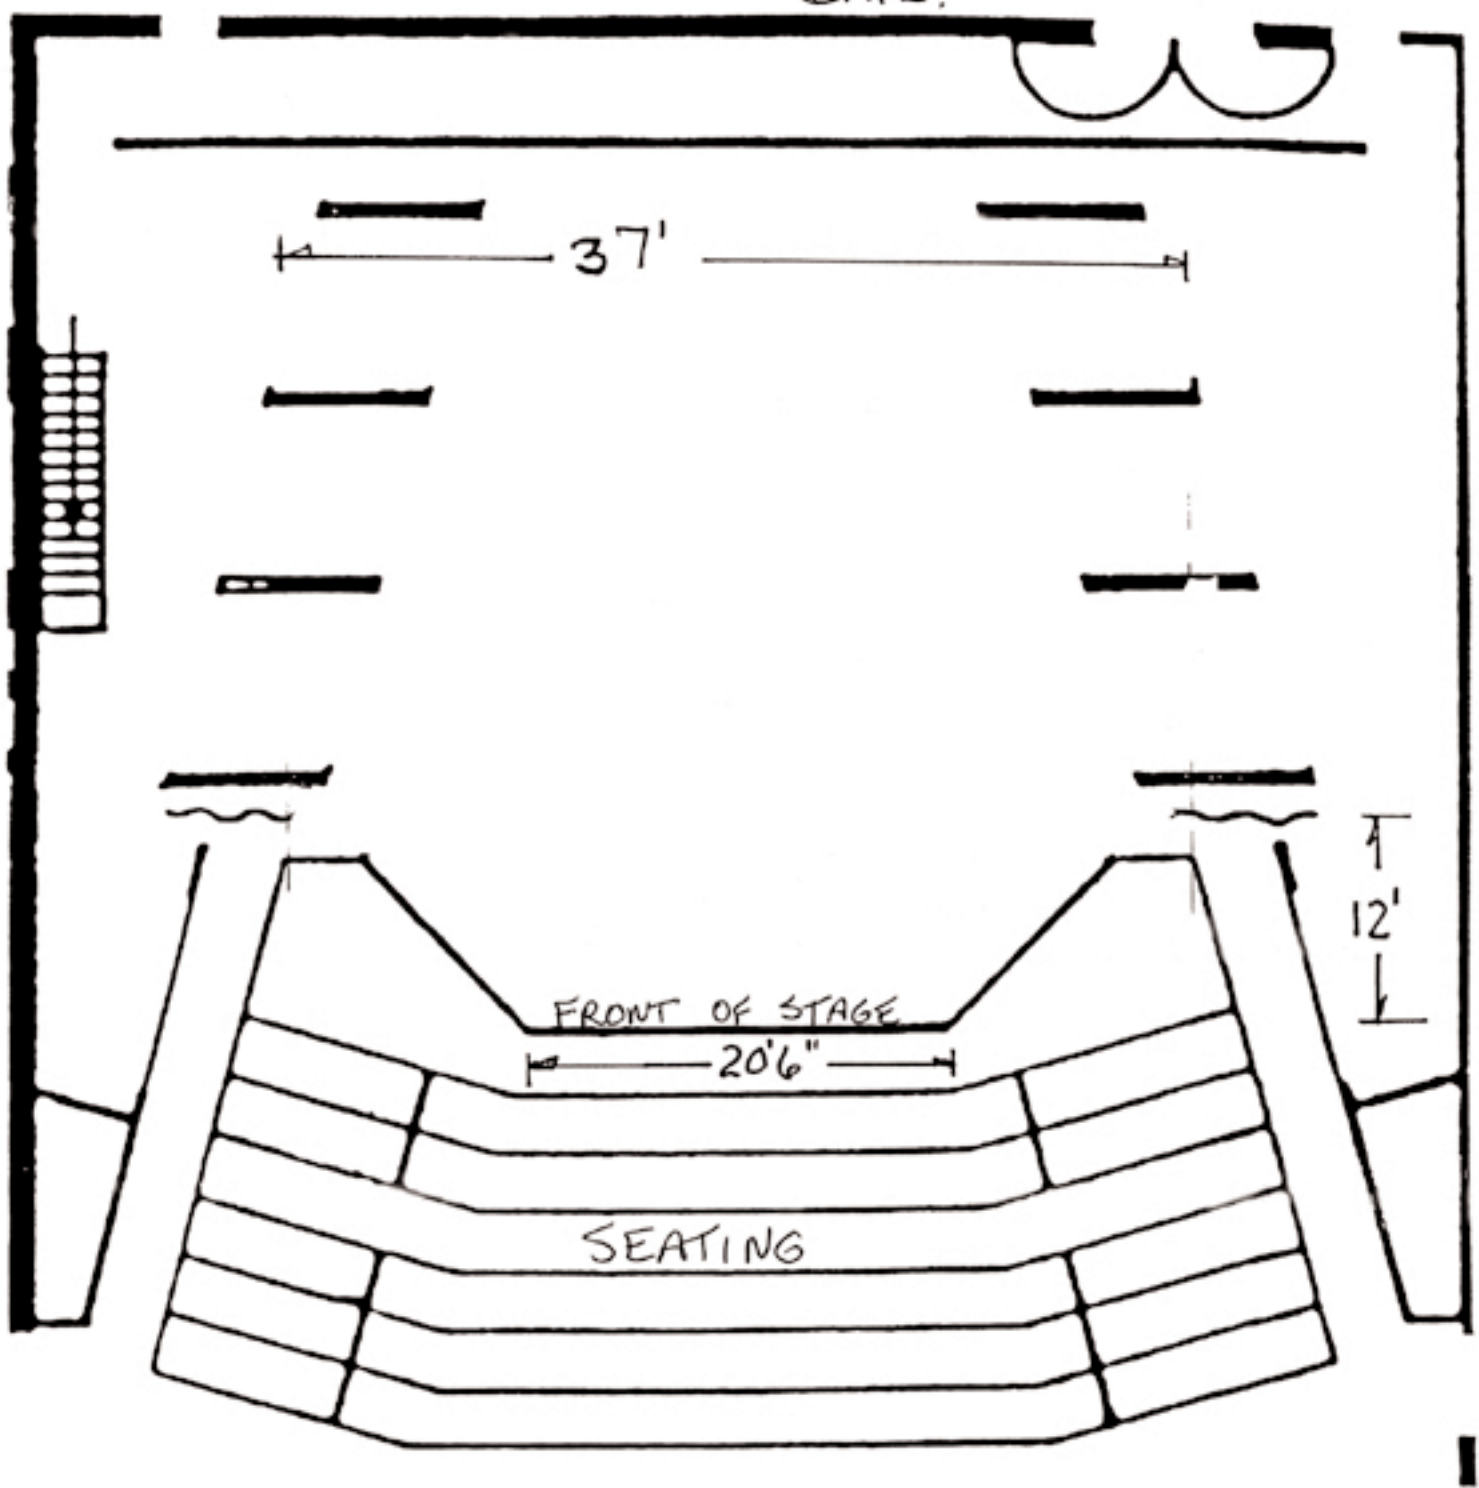

# KELLEY THEATRE

EVENT:

DATE:

○ 60" ROUND TABLE

▭ = 8' TABLE