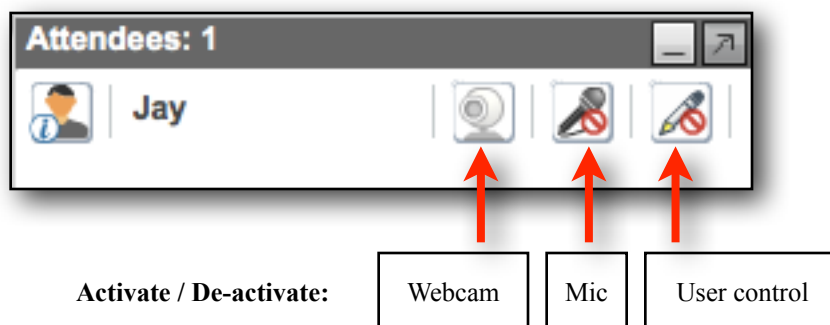

An Introduction to WizIQ Tools

The WizIQ interface is made up of five main areas: the **Basic Session Tools**, the **Multi-tabbed Whiteboard**, the **Whiteboard Tools**, the **Attendee Management Pane**, and the **Chat Pane**. See the separate **WizIQ Interface Guide** for an overview of the application's screen and the placement of the tools described below.

Basic Session Tools

Multi-tabbed Whiteboard

Whiteboard Tools

Attendee Management Pane

Chat Pane