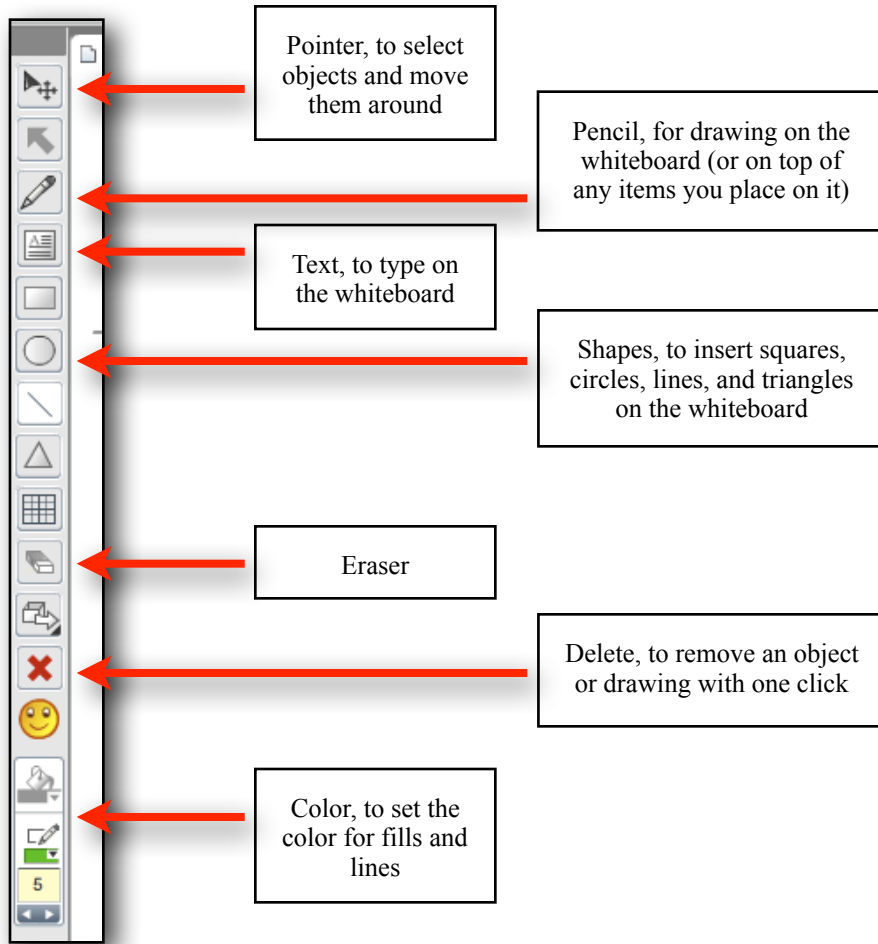

An Introduction to WizIQ Tools

The WizIQ interface is made up of five main areas: the **Basic Session Tools**, the **Multi-tabbed Whiteboard**, the **Whiteboard Tools**, the **Attendee Management Pane**, and the **Chat Pane**. See the separate **WizIQ Interface Guide** for an overview of the application's screen and the placement of the tools described below.

Basic Session Tools

Multi-tabbed Whiteboard

Whiteboard Tools

Attendee Management Pane

Chat Pane