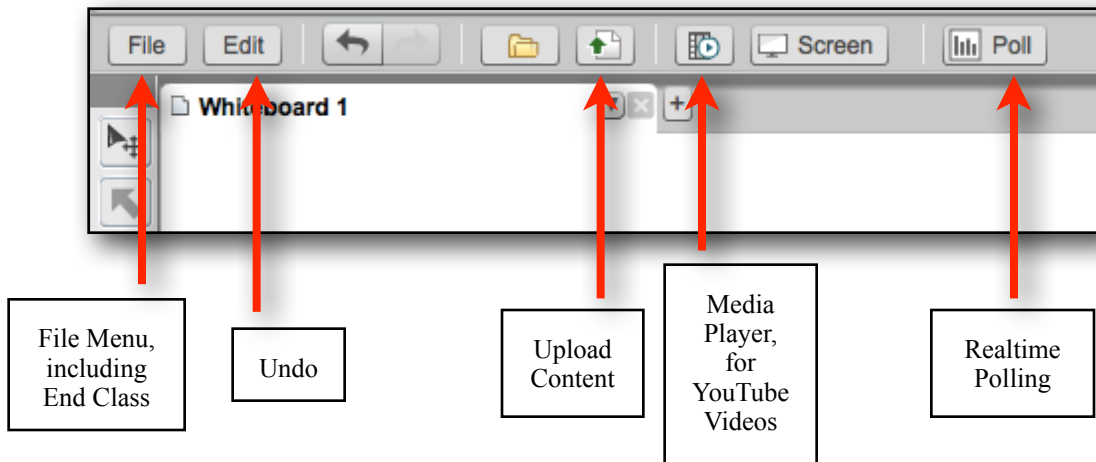

An Introduction to WizIQ Tools

The WizIQ interface is made up of five main areas: the **Basic Session Tools**, the **Multi-tabbed Whiteboard**, the **Whiteboard Tools**, the **Attendee Management Pane**, and the **Chat Pane**. See the separate **WizIQ Interface Guide** for an overview of the application's screen and the placement of the tools described below.

Basic Session Tools

Multi-tabbed Whiteboard

Whiteboard Tools

Attendee Management Pane

Chat Pane